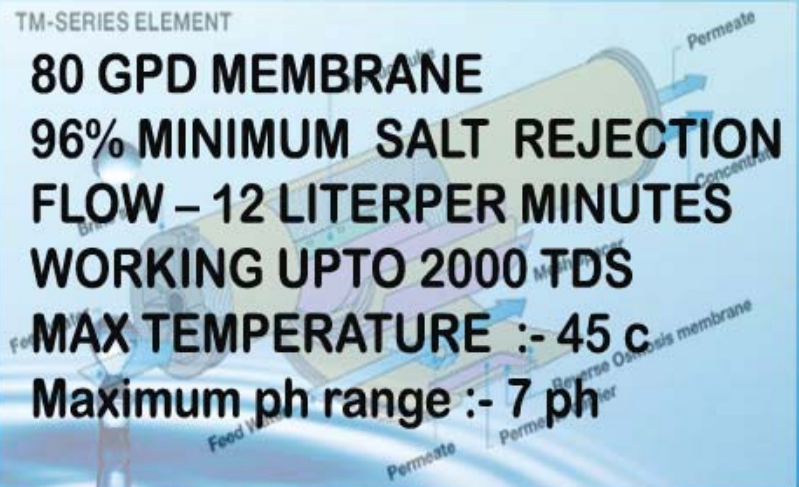

RO MEMBRANE

TM-SERIES ELEMENT

80 GPD MEMBRANE
96% MINIMUM SALT REJECTION
FLOW - 12 LITER PER MINUTES
WORKING UPTO 2000 TDS
MAX TEMPERATURE :- 45 c
Maximum ph range :- 7 ph

**Reliable
ENGINEERS**

TOSS Brand